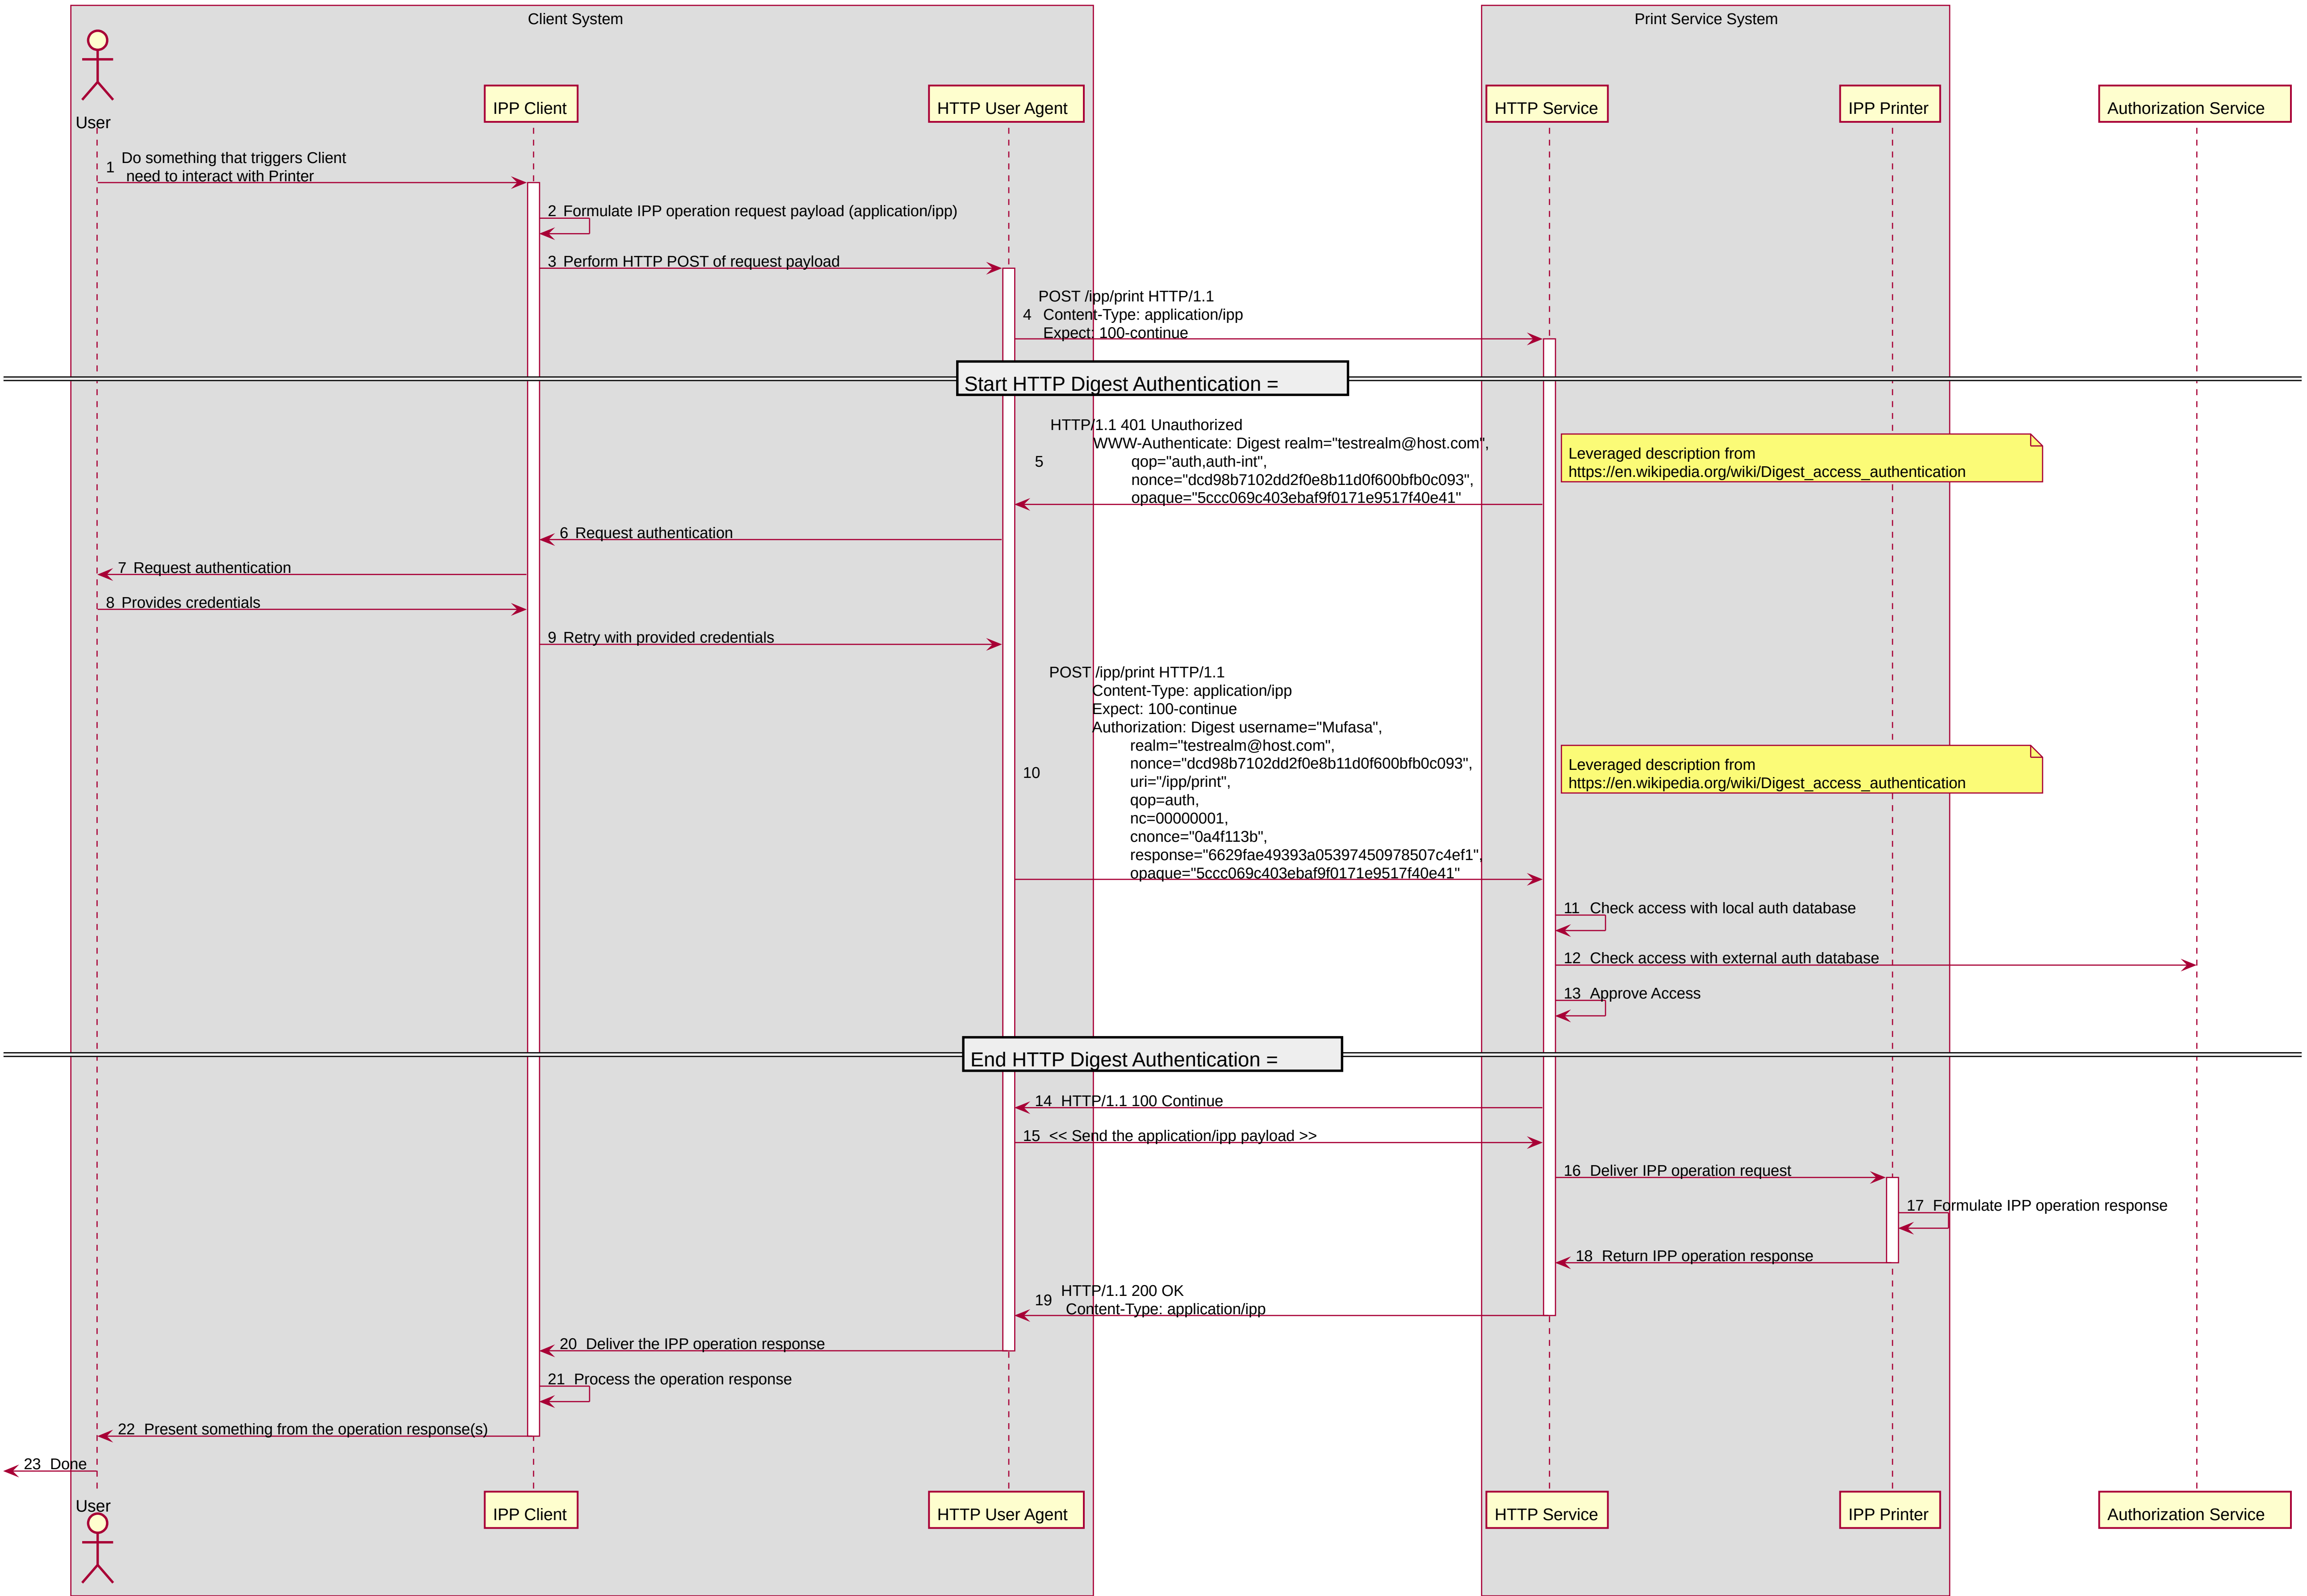

IPP Authentication Using HTTP OAuth2 Authentication

IPP Authentication Using HTTP Basic Authentication

IPP Authentication Using HTTP Digest Authentication

Start HTTP Digest Authentication =

End HTTP Digest Authentication =

Leveraged description from https://en.wikipedia.org/wiki/Digest_access_authentication

Leveraged description from https://en.wikipedia.org/wiki/Digest_access_authentication

IPP Authentication Using HTTP OAuth2 Authentication

IPP Authentication Using HTTP OAuth2 and HTTP Digest