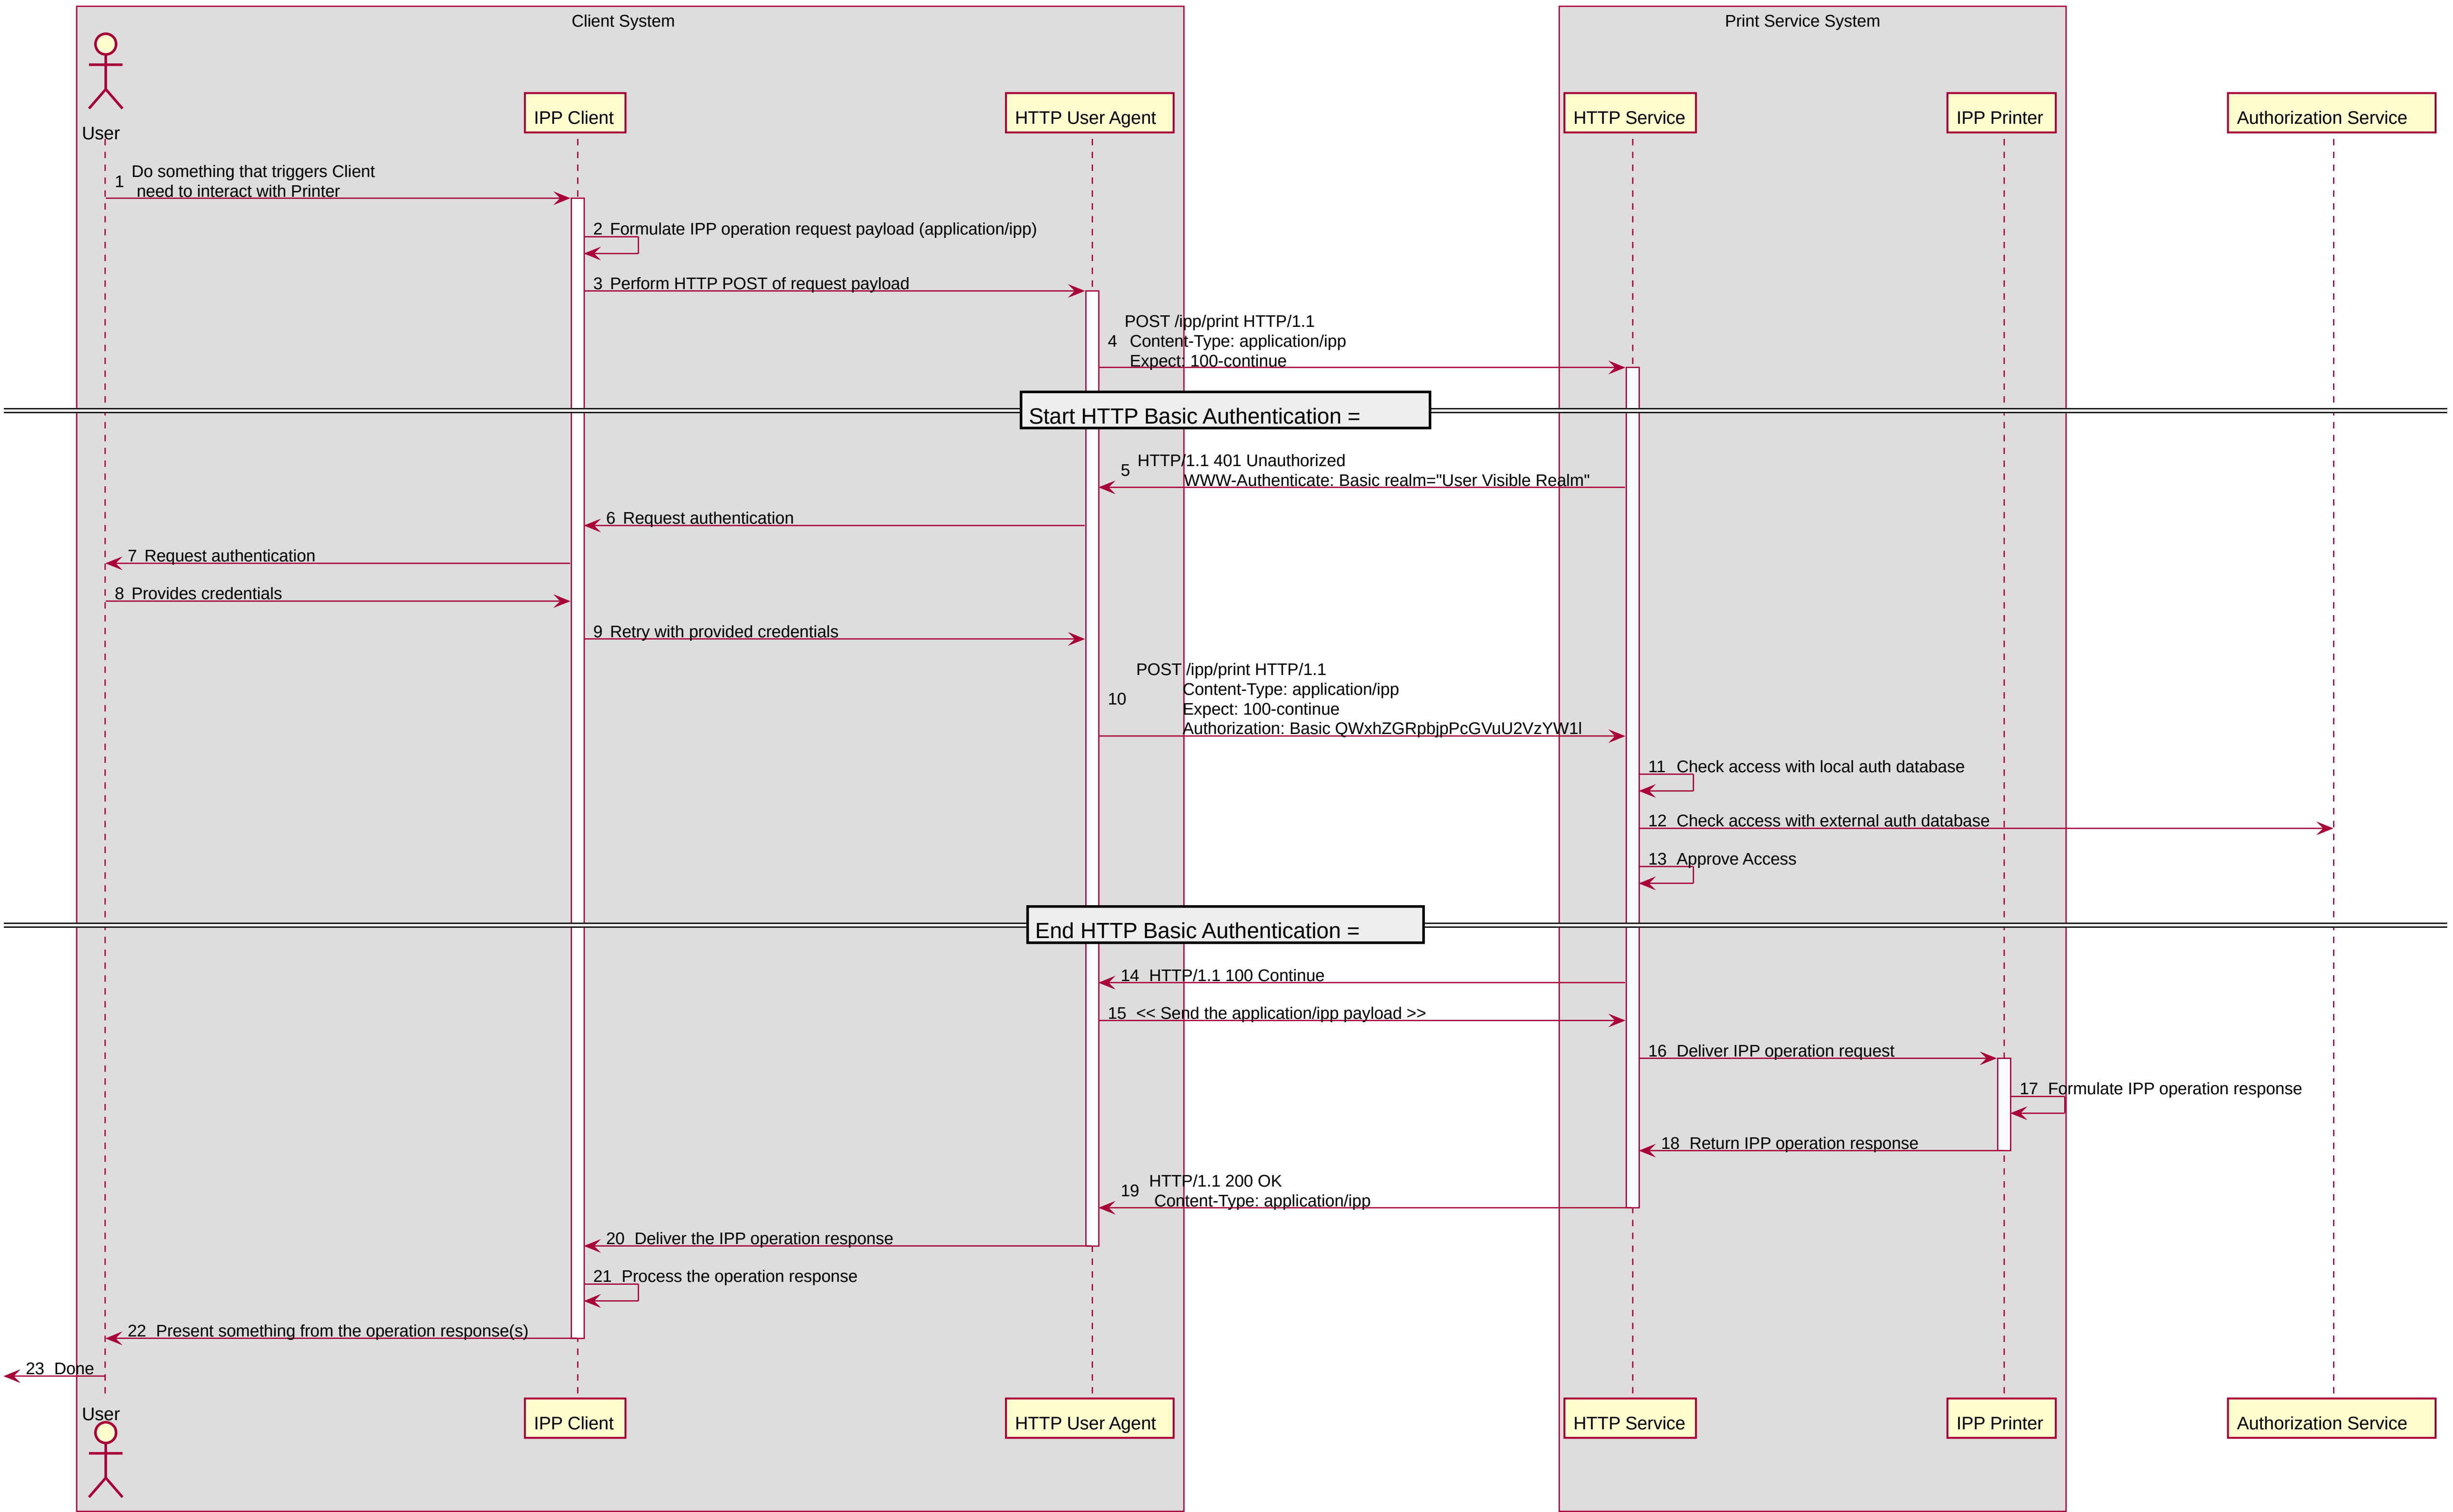

IPP Authentication Using HTTP OAuth2 Authentication

IPP Authentication Using HTTP Basic Authentication

IPP Authentication Using HTTP Digest Authentication

Start HTTP Digest Authentication =

End HTTP Digest Authentication =

Leveraged description from https://en.wikipedia.org/wiki/Digest_access_authentication

Leveraged description from https://en.wikipedia.org/wiki/Digest_access_authentication

IPP Authentication Using HTTP OAuth2 Authentication

IPP Authentication Using HTTP OAuth2 and HTTP Digest