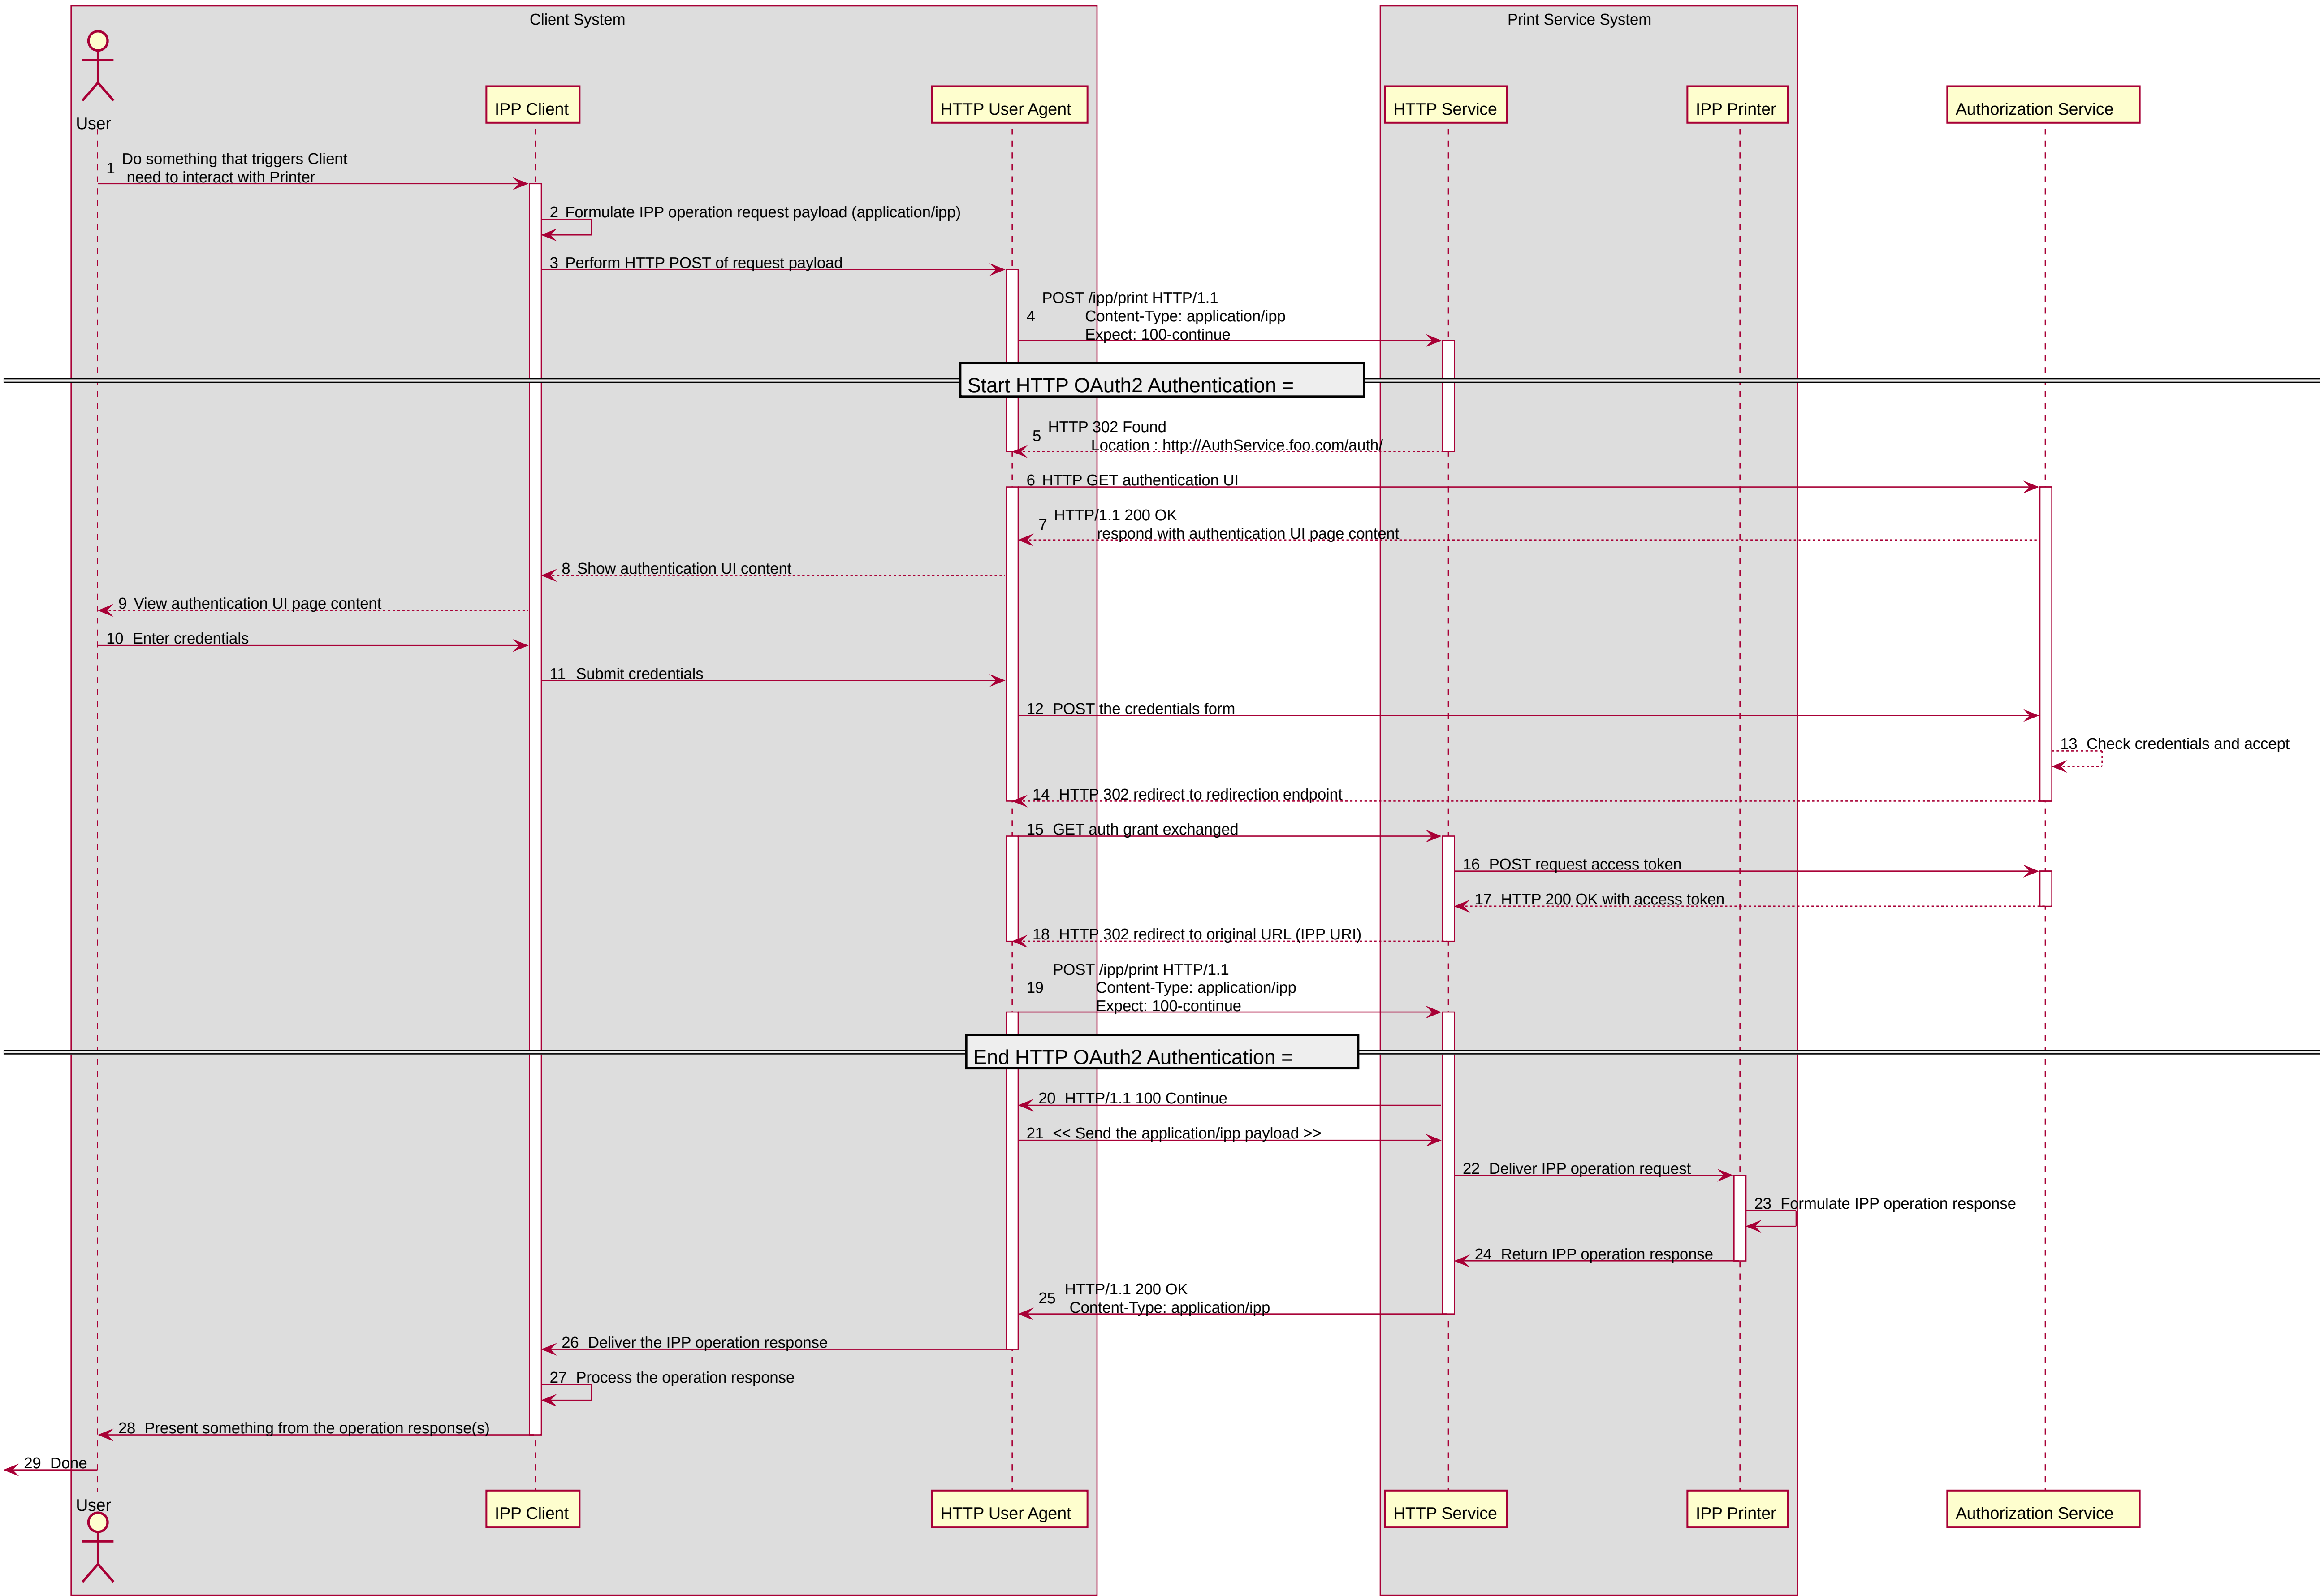

IPP Authentication Using HTTP OAuth2 Authentication

IPP Authentication Using HTTP Basic Authentication

IPP Authentication Using HTTP Digest Authentication

Start HTTP Digest Authentication =

End HTTP Digest Authentication =

Leveraged description from https://en.wikipedia.org/wiki/Digest_access_authentication

Leveraged description from https://en.wikipedia.org/wiki/Digest_access_authentication

IPP Authentication Using HTTP OAuth2 Authentication

IPP Authentication Using HTTP OAuth2 and HTTP Digest