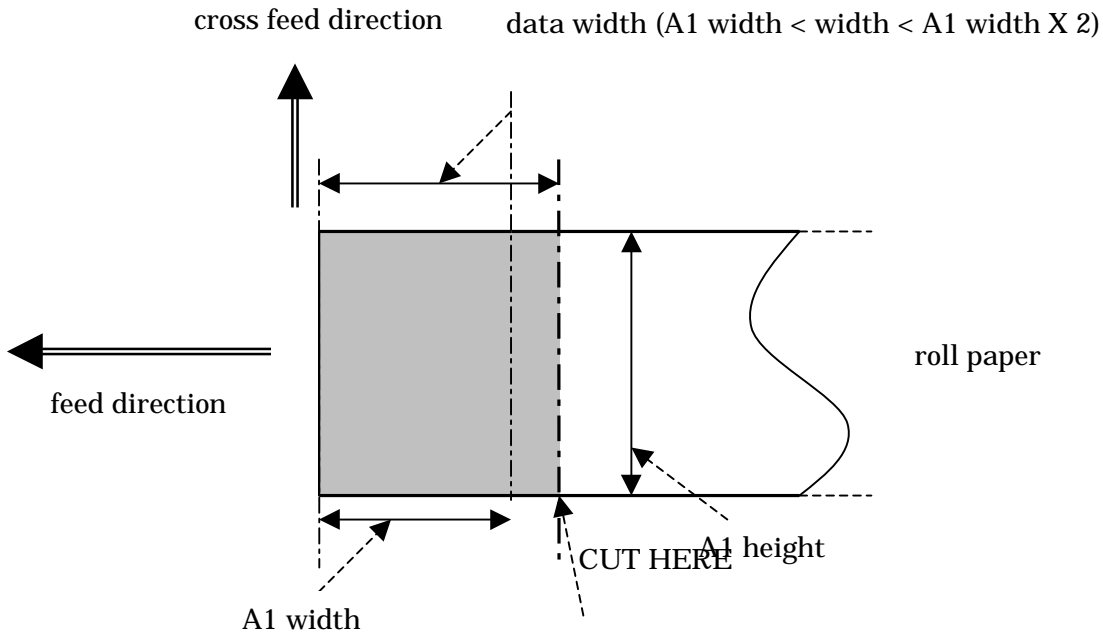

14.1. Examples

Below are examples of a device cutting in synchronization with the data (example 1), cutting at multiples of fixed-size media width (example 2), 'iso-a4x4-white' fixed size, and 'iso-a4xsynchro-white'.

Example 1: "Synchro-Cut" Example

"data height is A1-height, A1 width < data width < A1 width X 2", specified 'iso-a1xsynchro-xxx'

Example 2: the same data as example 1, specified 'auto-fixed-size-xxx'